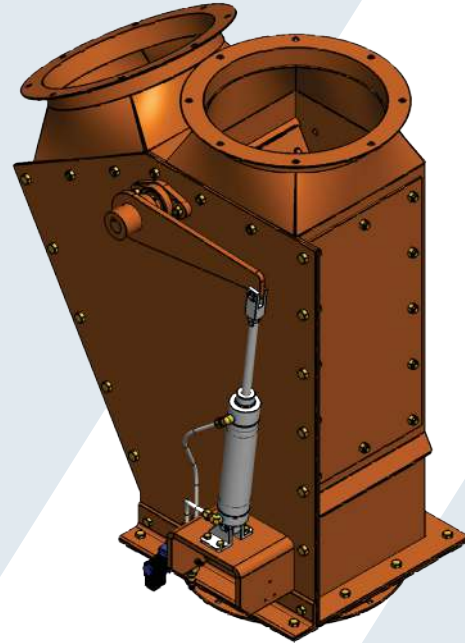

Heavy Duty Diverter Valves

Features

- 3 types of seals available:
 - rubber on metal
 - urethane on metal
 - metal on metal
- Locking quadrant
- Bolt on completely removable top and side access doors
- Totally smooth interior with no rough edges

Heavy Duty Diverter Valve Advantages

- Available in manual, electric or pneumatically operated.
- Stainless steel construction, AR body and blade

Imperial Systems, Inc.

HD Diverter Valves are an effective method for directing flow from a single source to multiple destinations.

The HD Diverter Valve has been designed with service in mind. No special tooling is required to replace worn parts, minimizing downtime. Our HD Diverter Valves ship with an owner's manual and a suggested replacement parts list.