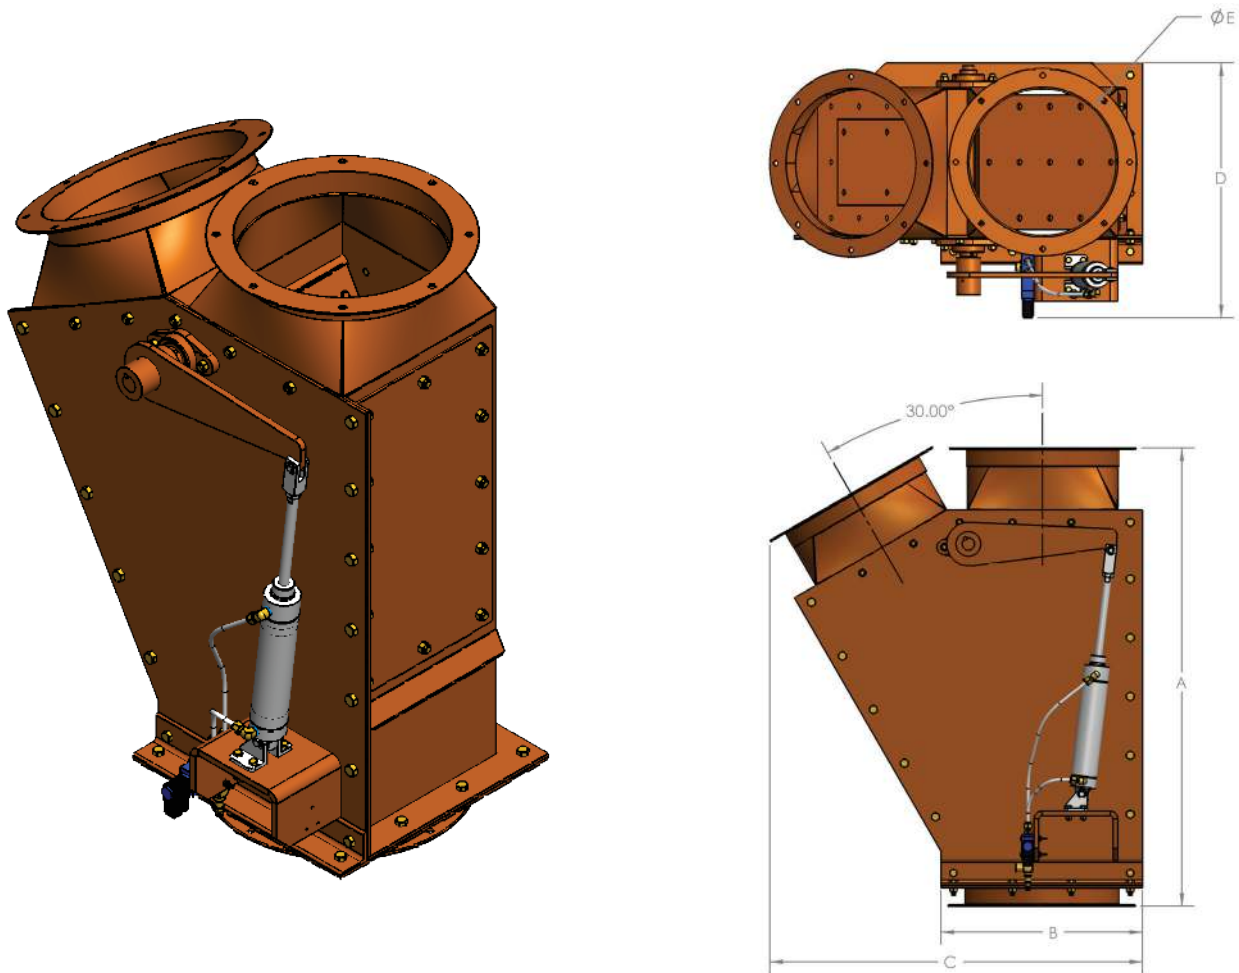

Heavy Duty Diverter Valves

Features

- 3 types of seals available:
 - rubber on metal
 - urethane on metal
 - metal on metal
- Locking quadrant
- Bolt on completely removable top and side access doors
- Totally smooth interior with no rough edges

Heavy Duty Diverter Valve Advantages

- Available in manual, electric or pneumatically operated.
- Stainless steel construction, AR body and blade

Imperial Systems, Inc.

HD Diverter Valves are an effective method for directing flow from a single source to multiple destinations.

www.isystemsweb.com

300 Imperial Drive | Jackson Center, PA 16133
Tel 800.918.3013 | Fax 724.662.2801 | info@isystemsweb.com

MODEL	SIZE	A	B	C	D	E	F	G	H
DV4	4"	20 7/8"	10 1/4"	19 1/4"	12 3/4"	4"	9/32"	6	5 5/16"
DV5	5"	20 7/8"	10 1/4"	19 1/4"	12 3/4"	5"	9/32"	6	6 5/16"
DV6	6"	20 7/8"	10 1/4"	19 1/4"	12 3/4"	6"	3/8"	6	7 5/16"
DV7	7"	29 5/8"	12 1/4"	23 1/4"	14 3/4"	7"	3/8"	6	8 1/2"
DV8	8"	29 5/8"	12 1/4"	23 1/4"	14 3/4"	8"	3/8"	6	9 9/16"
DV9	9"	37 5/8"	16 1/4"	30 3/4"	18 3/4"	9"	3/8"	6	10 5/8"
DV10	10"	37 5/8"	16 1/4"	30 3/4"	18 3/4"	10"	3/8"	6	11 13/16"
DV11	11"	37 5/8"	16 1/4"	30 3/4"	18 3/4"	11"	3/8"	6	12 3/4"
DV12	12"	37 5/8"	16 1/4"	30 3/4"	18 3/4"	12"	7/16"	8	14"
DV13	13"	45 5/8"	20 1/4"	38 1/4"	22 3/4"	13"	7/16"	8	15"
DV14	14"	45 5/8"	20 1/4"	38 1/4"	22 3/4"	14"	7/16"	8	16"
DV15	15"	45 5/8"	20 1/4"	38 1/4"	22 3/4"	15"	7/16"	8	17"
DV16	16"	45 5/8"	20 1/4"	38 1/4"	22 3/4"	16"	7/16"	8	18"
DV17	17"	53 5/8"	24 1/4"	45 3/4"	26 3/4"	17"	7/16"	8	19"
DV18	18"	53 5/8"	24 1/4"	45 3/4"	26 3/4"	18"	7/16"	8	20"
DV19	19"	53 5/8"	24 1/4"	45 3/4"	26 3/4"	19"	7/16"	12	20 3/4"
DV20	20"	53 5/8"	24 1/4"	45 3/4"	26 3/4"	20"	7/16"	12	21 3/4"
DV21	21"	61 5/8"	28 1/4"	53 1/4"	30 3/4"	21"	7/16"	12	22 3/4"
DV22	22"	61 5/8"	28 1/4"	53 1/4"	30 3/4"	22"	7/16"	12	23 3/4"
DV23	23"	61 5/8"	28 1/4"	53 1/4"	30 3/4"	23"	7/16"	12	24 7/8"
DV24	24"	61 5/8"	28 1/4"	53 1/4"	30 3/4"	24"	7/16"	12	25 7/8"